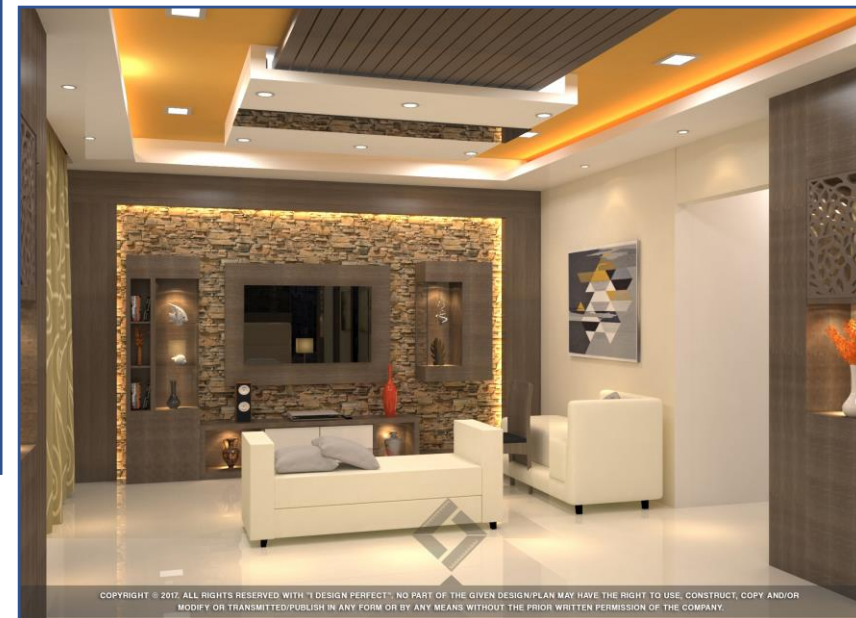

Independent Bungalow at Jorhat (Interior)

AREA : 1020 Sqft.

I DESIGN PERFECT
art & architectures

COPYRIGHT © 2017. ALL RIGHTS RESERVED WITH "I DESIGN PERFECT". NO PART OF THE GIVEN DESIGN/PLAN MAY HAVE THE RIGHT TO USE, CONSTRUCT, COPY AND/OR MODIFY OR TRANSMITTED/PUBLISH IN ANY FORM OR BY ANY MEANS WITHOUT THE PRIOR WRITTEN PERMISSION OF THE COMPANY.