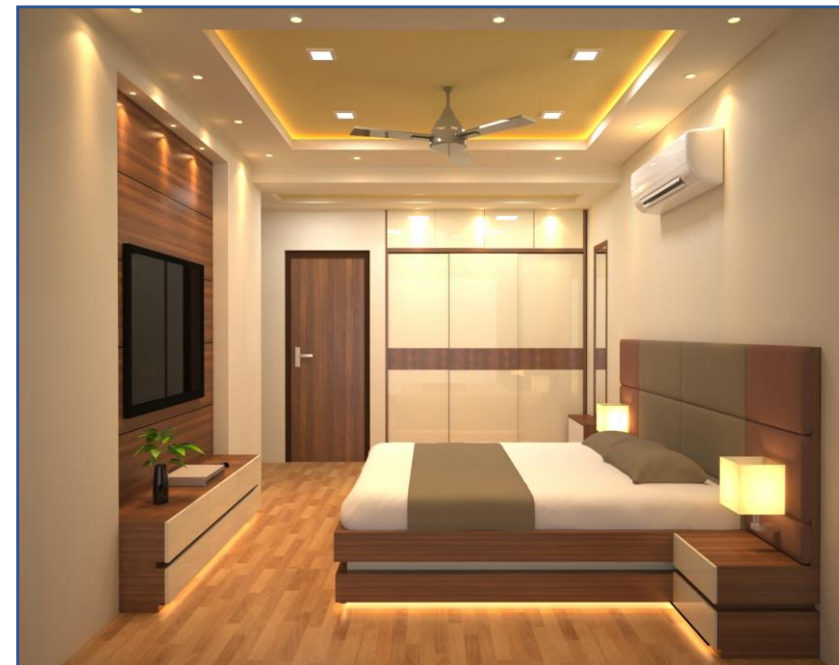

Unique Towers, Khanapara, Guwahati

AREA : 1055 Sqft.

I DESIGN PERFECT
art & architectures