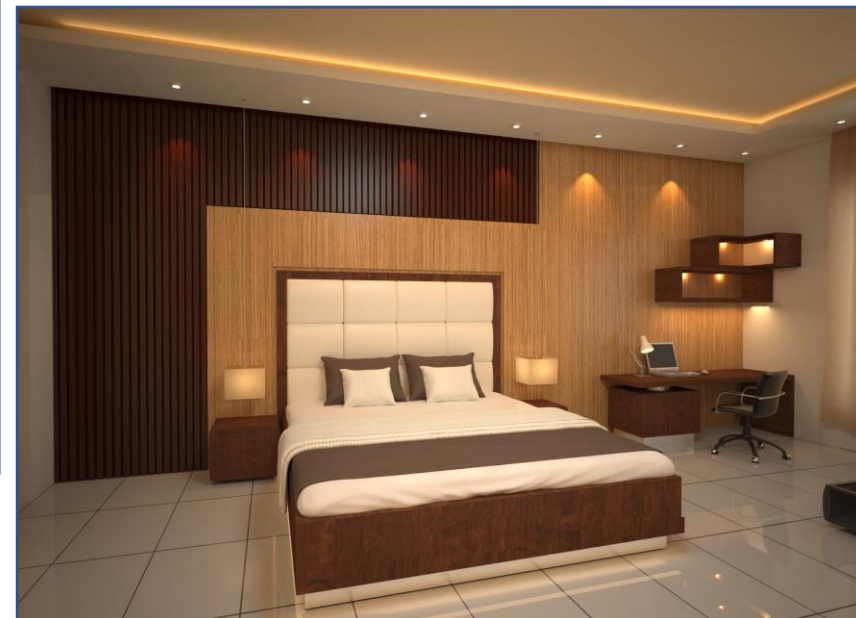

Independent Bungalow at Jorhat (1st Floor)

AREA : 2840 Sqft.

I DESIGN PERFECT
art & architectures