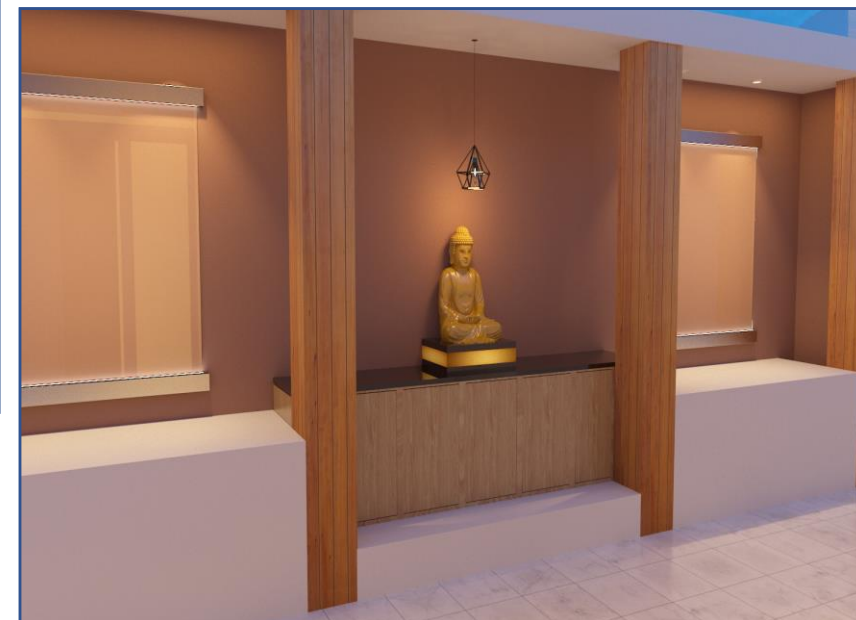

Royal Utsav, Tarun Nagar, Guwahati

AREA : 1170 Sqft.

I DESIGN PERFECT
art & architectures