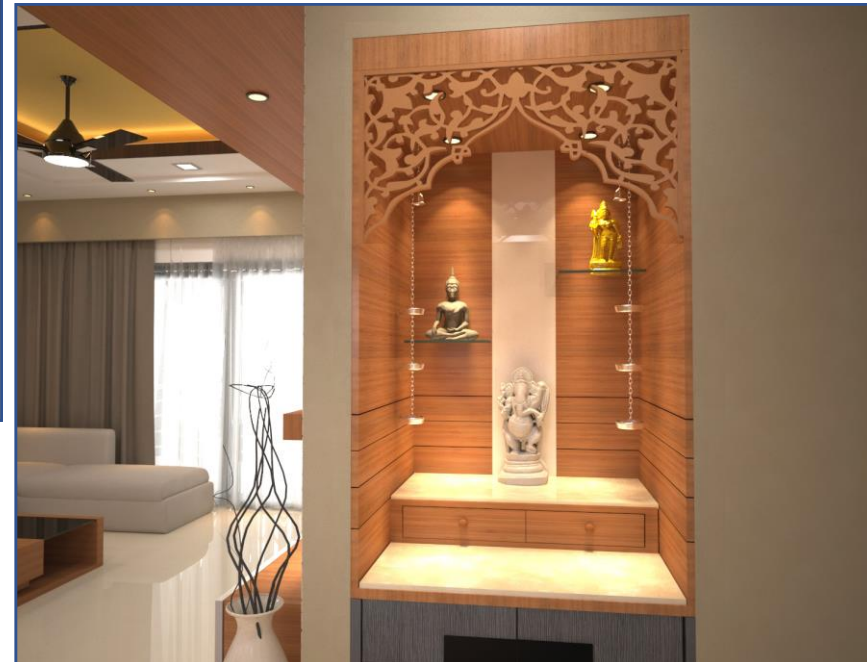

Unique Towers, Khanapara, Guwahati

AREA : 1350 Sqft.

I DESIGN PERFECT
art & architectures

Unique Towers, Khanapara, Guwahati

AREA : 1350 Sqft.

I DESIGN PERFECT
art & architectures

Unique Towers, Khanapara, Guwahati