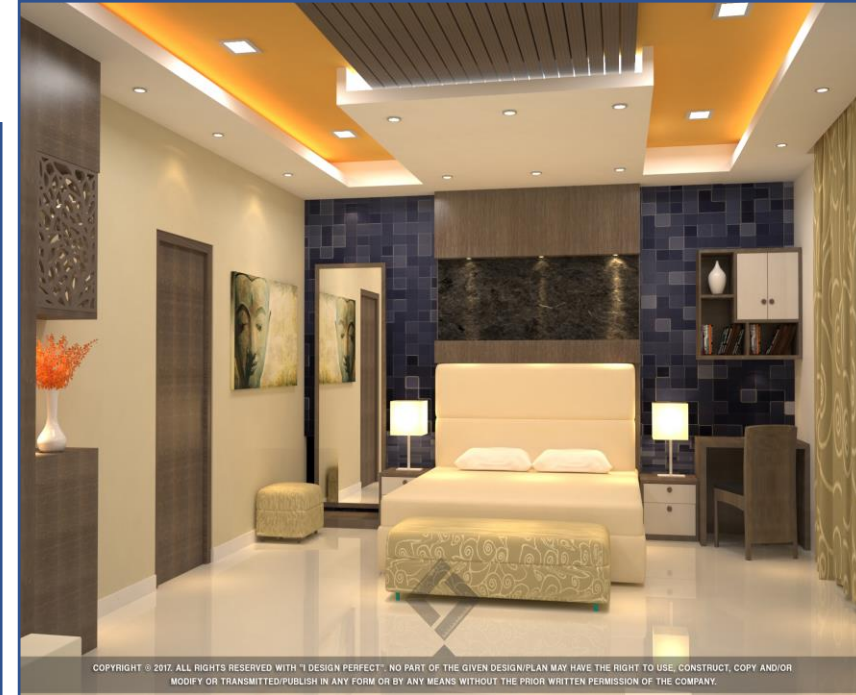

Independent Bungalow at Jorhat (Interior)

AREA : 1020 Sqft.

I DESIGN PERFECT
art & architectures

COPYRIGHT © 2017. ALL RIGHTS RESERVED WITH "I DESIGN PERFECT". NO PART OF THE GIVEN DESIGN/PLAN MAY HAVE THE RIGHT TO USE, CONSTRUCT, COPY AND/OR MODIFY OR TRANSMITTED/PUBLISH IN ANY FORM OR BY ANY MEANS WITHOUT THE PRIOR WRITTEN PERMISSION OF THE COMPANY.